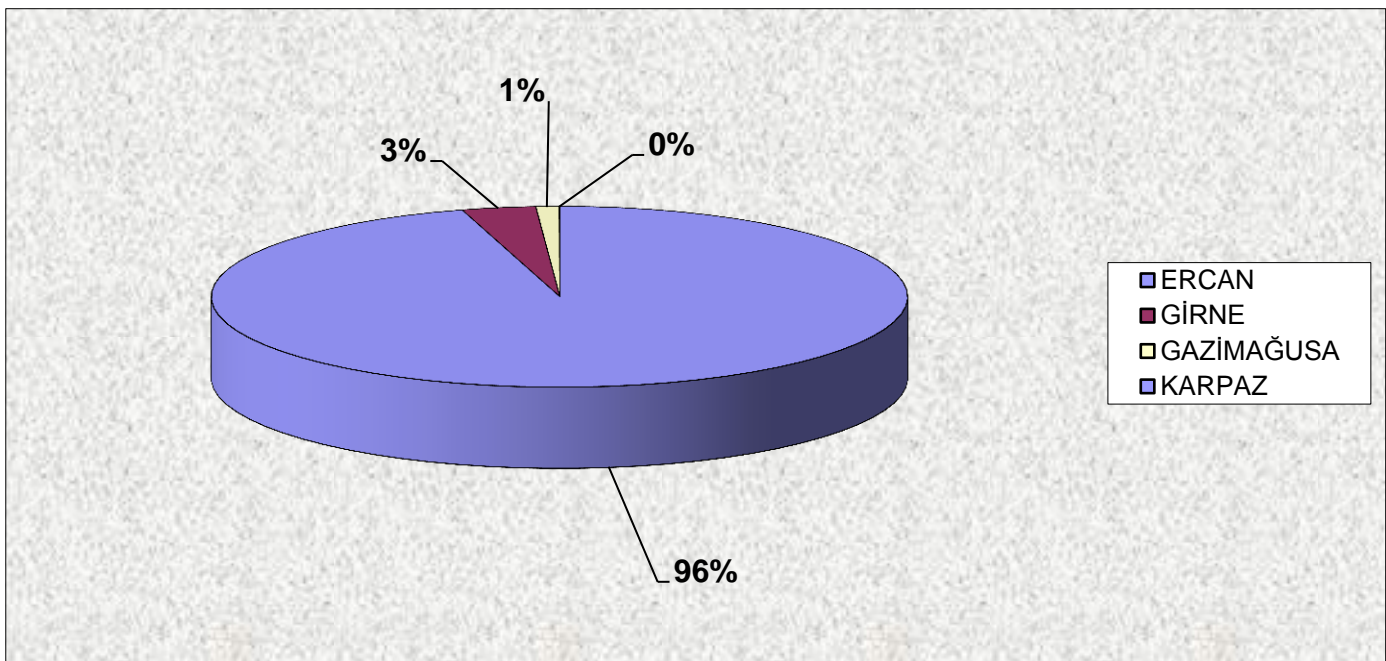

Table 5. Number of arrivals by ports of entry

PORTS OF ENTRY	T.C.	Other Nationalities	Total	TRNC	G.TOTAL
ERCAN	1.046.194	366.772	1.412.966	280.728	1.693.694
GİRNE	49.242	4.484	53.726	7.007	60.733
G.MAĞUSA	15.270	956	16.226	2.970	19.196
KARPAZ	89	237	326	16	342
TOTAL	1.110.795	372.449	1.483.244	290.721	1.773.965

Graph 5. Percentage of arrivals by ports of entry

Graph 6. Number of arrivals by ports of entry