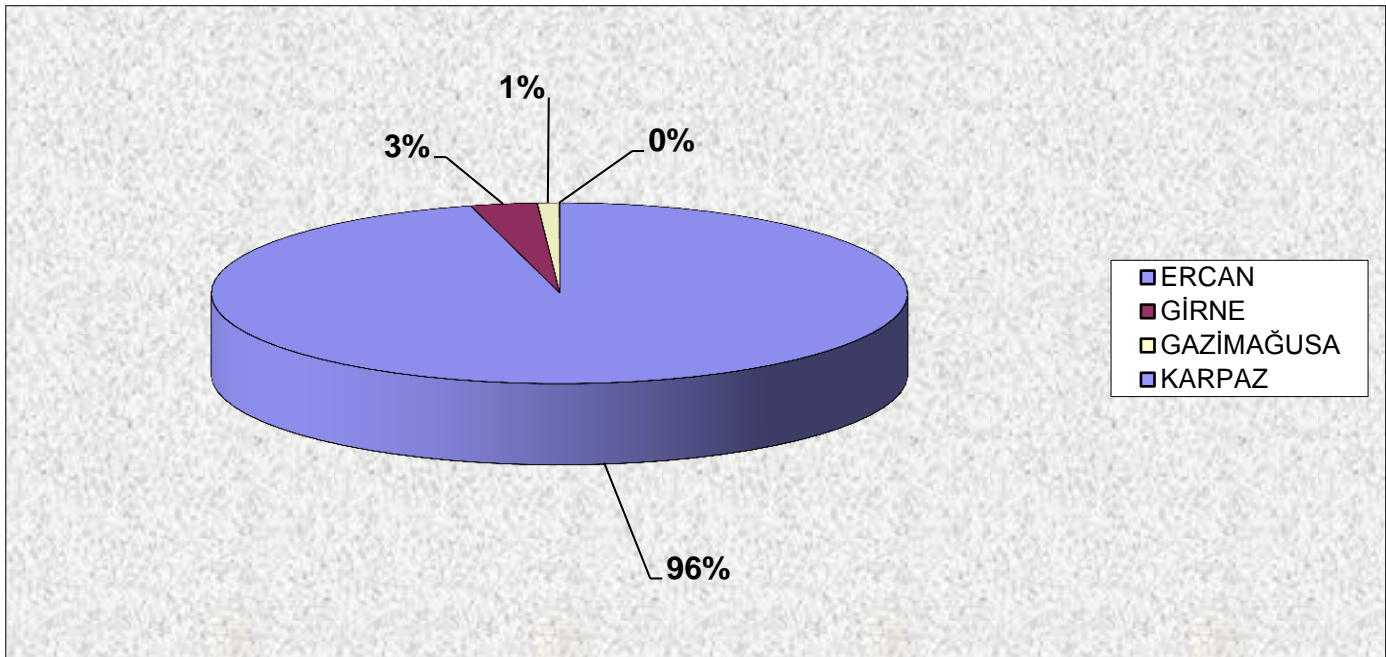

Table 5. Number of arrivals by ports of entry

PORTS OF ENTRY	T.C.	Other Nationalities	Total	TRNC	G.TOTAL
ERCAN	1.155.890	354.507	1.510.397	275.349	1.785.746
GİRNE	46.718	3.593	50.311	7.202	57.513
G.MAĞUSA	15.534	558	16.092	2.912	19.004
KARPAZ	90	183	273	22	295
TOTAL	1.218.232	358.841	1.577.073	285.485	1.862.558

Graph 5. Percentage of arrivals by ports of entry

Graph 6. Number of arrivals by ports of entry